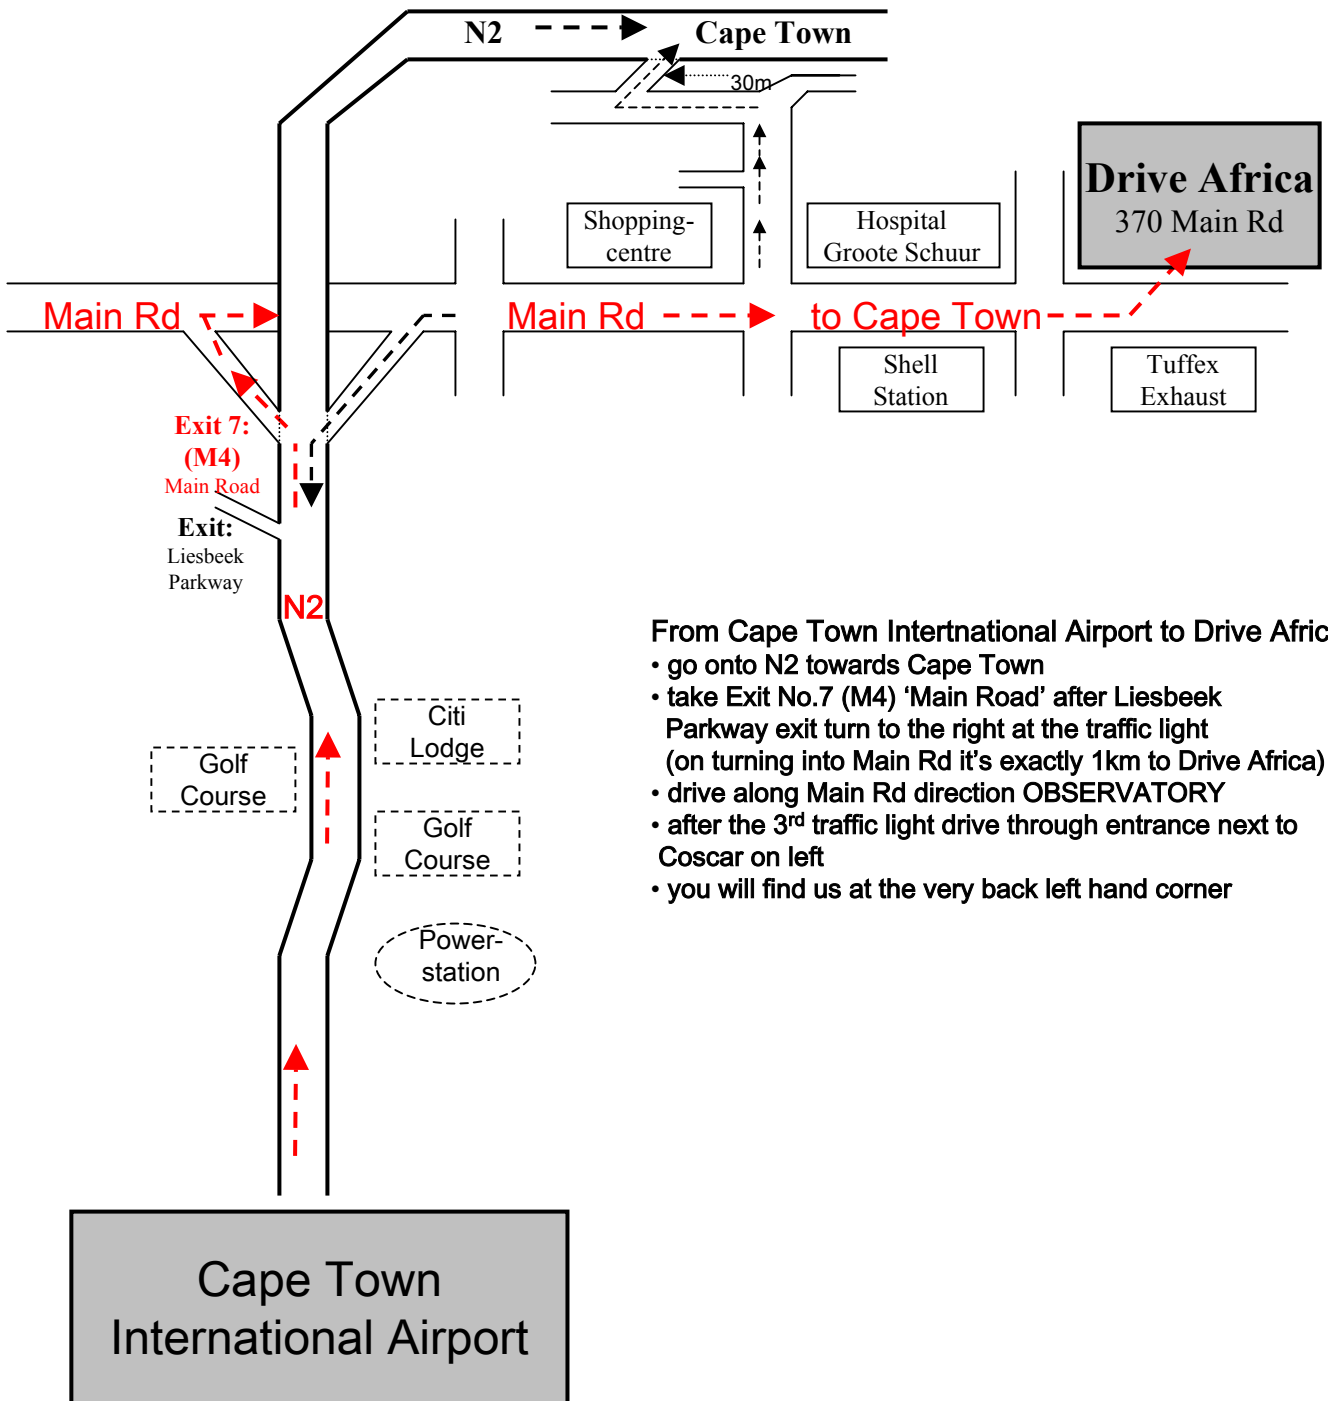

# Direction to Drive Africa

370 Main Road

Oberservatory – Cape Town

From Cape Town International Airport to Drive Africa

- go onto N2 towards Cape Town
- take Exit No.7 (M4) 'Main Road' after Liesbeek Parkway exit turn to the right at the traffic light (on turning into Main Rd it's exactly 1km to Drive Africa)
- drive along Main Rd direction OBSERVATORY
- after the 3<sup>rd</sup> traffic light drive through entrance next to Coscar on left
- you will find us at the very back left hand corner